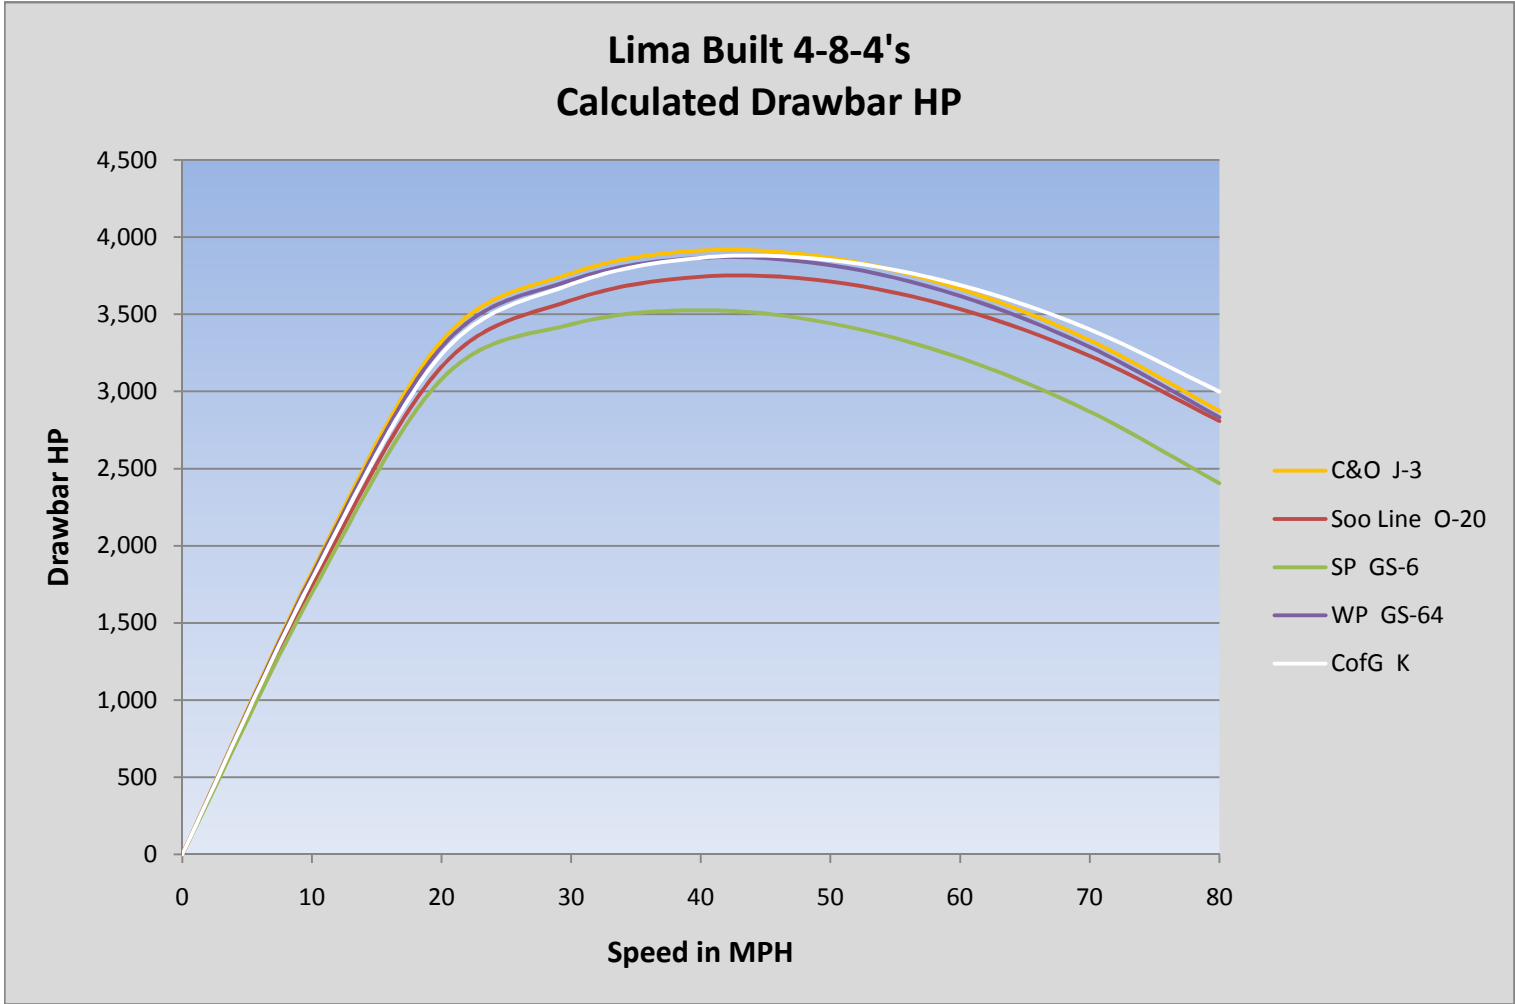

Lima Built 4-8-4's Calculated Drawbar HP

Rev. 16-Mar-2011