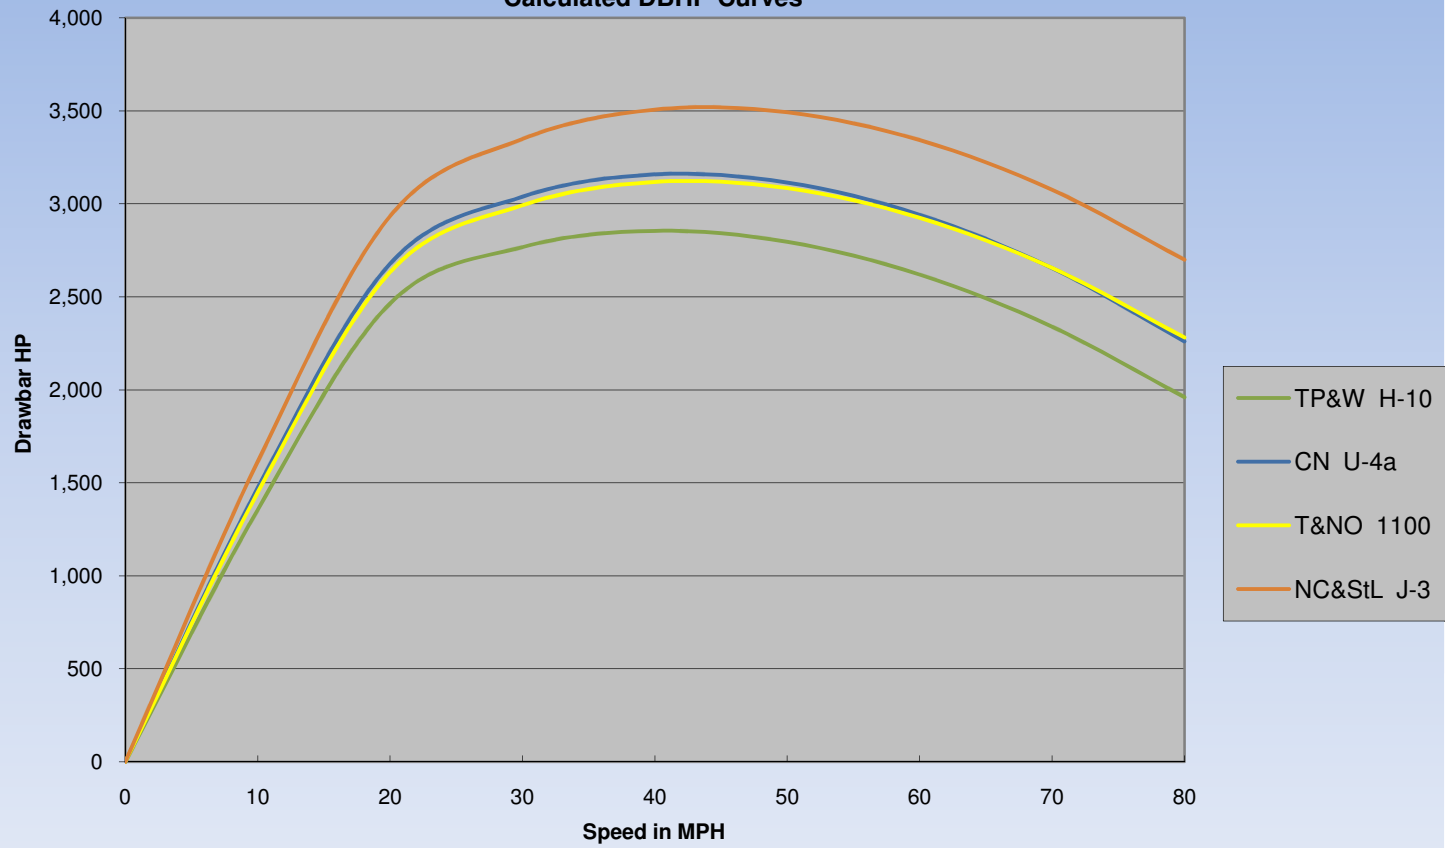

**Lightweight 4-8-4's
Calculated DBHP Curves**

Rev. 16-Mar-2011